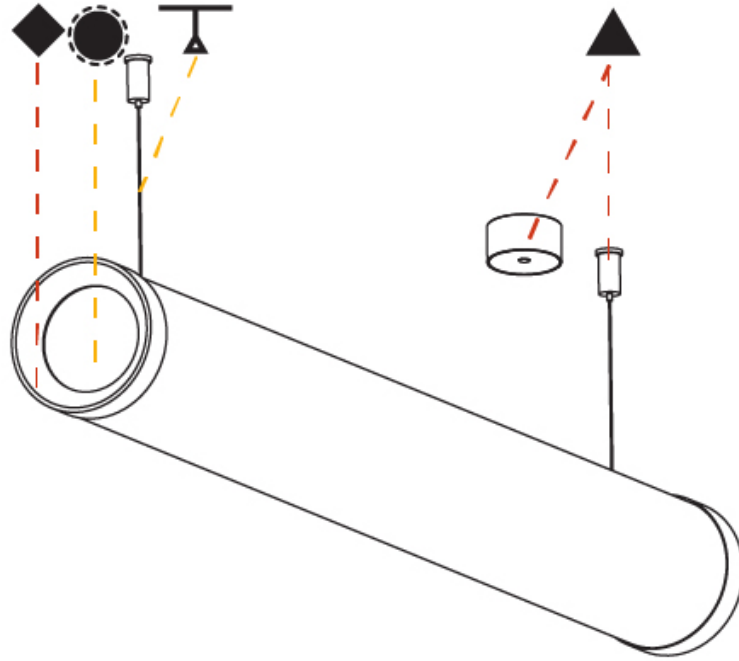

BUNGA PLUS SUSPENSION

A30700-

PROJECT
TYPE
SPECIFIER
QUANTITY
DATE

A