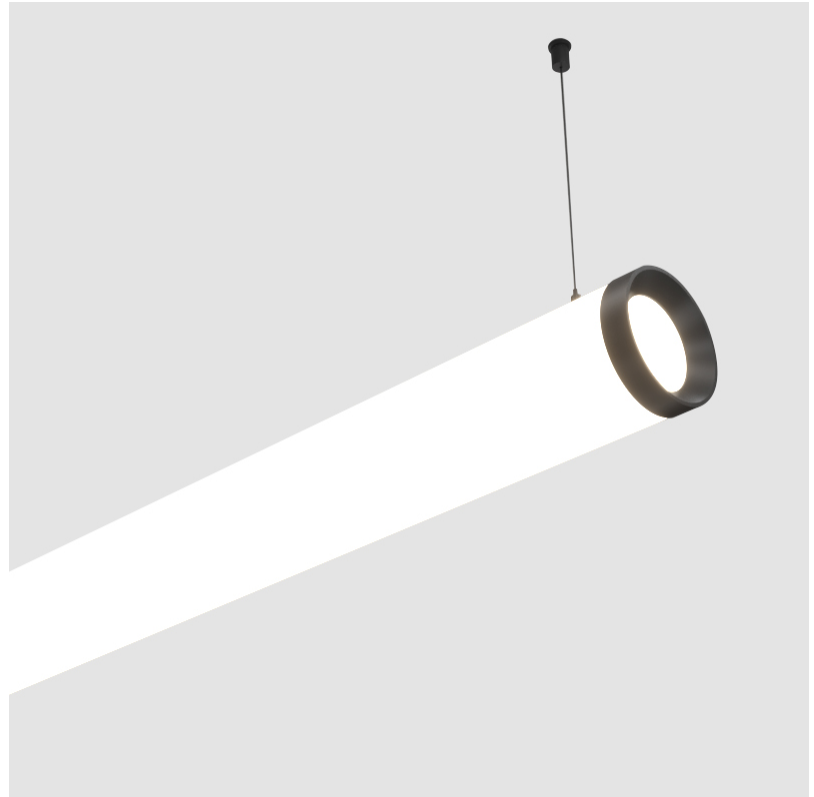

GENERAL

Series: Bunga Plus
Brand: Prolicht
Division: Architectural
Mounting Type: Suspension
Mounting Location: Ceiling
Subcategory: Profile

PHYSICAL

Shape: Cylinder
Length (mm): 2058
Length (in): 81
Width (mm): 115
Width (in): 4 1/2
Height (mm): 115
Height (in): 4 1/2
Max. Overall Height (mm): 2115
Max. Overall Height (in): 83 1/4
Light Distribution: Omnidirectional
Weight (kg): 6.492
Weight (lbs): 14.312
Diffuser: PMMA - Opal
Fixture Finish: SSR / BKV / CWI / CRY / HAB / UFT / ITA / RUA / FTG / MYG / LOD / PUS / FRO / FUP / KIA / POP / BLS / SPG / MEY / GOH / GUM / CHC / COM / ABZ / JAG / OBR / MOS / ROR
Fixture Material: Aluminum
Cable Details: 2000mm or 4000mm Transparent Cable
Upon Request: Cable colour - White / Black / Orange / Red

ELECTRICAL

Lamp Type: LED (Zhaga Standard)
Input Wattage (W): 35
Total Output Wattage (W): 28 / 22.8 (3500K)
Dimming: Non-Dimming / Phase Dimming (120Vac only) / 0-10V Dimming
Driver Included: Yes
Driver Location: Integrated
Driver Type: Constant Current - 120 / 277Vac
Driver Class: Class 2
Input Voltage (V): 120 - 277
Constant Current (MA): 350 / 500 (3500K)

LED

Color Temperature (°K): 3000 / 3500 / 4000
Max. Delivered Lumen (lm): 3870 / 4008 / 4090
CRI: >80 CRI
Lamp Life (hrs): 50000

OPTICAL

RATINGS AND CERTIFICATIONS

Certified By: Certified for North American Standards
IP rating: IP20